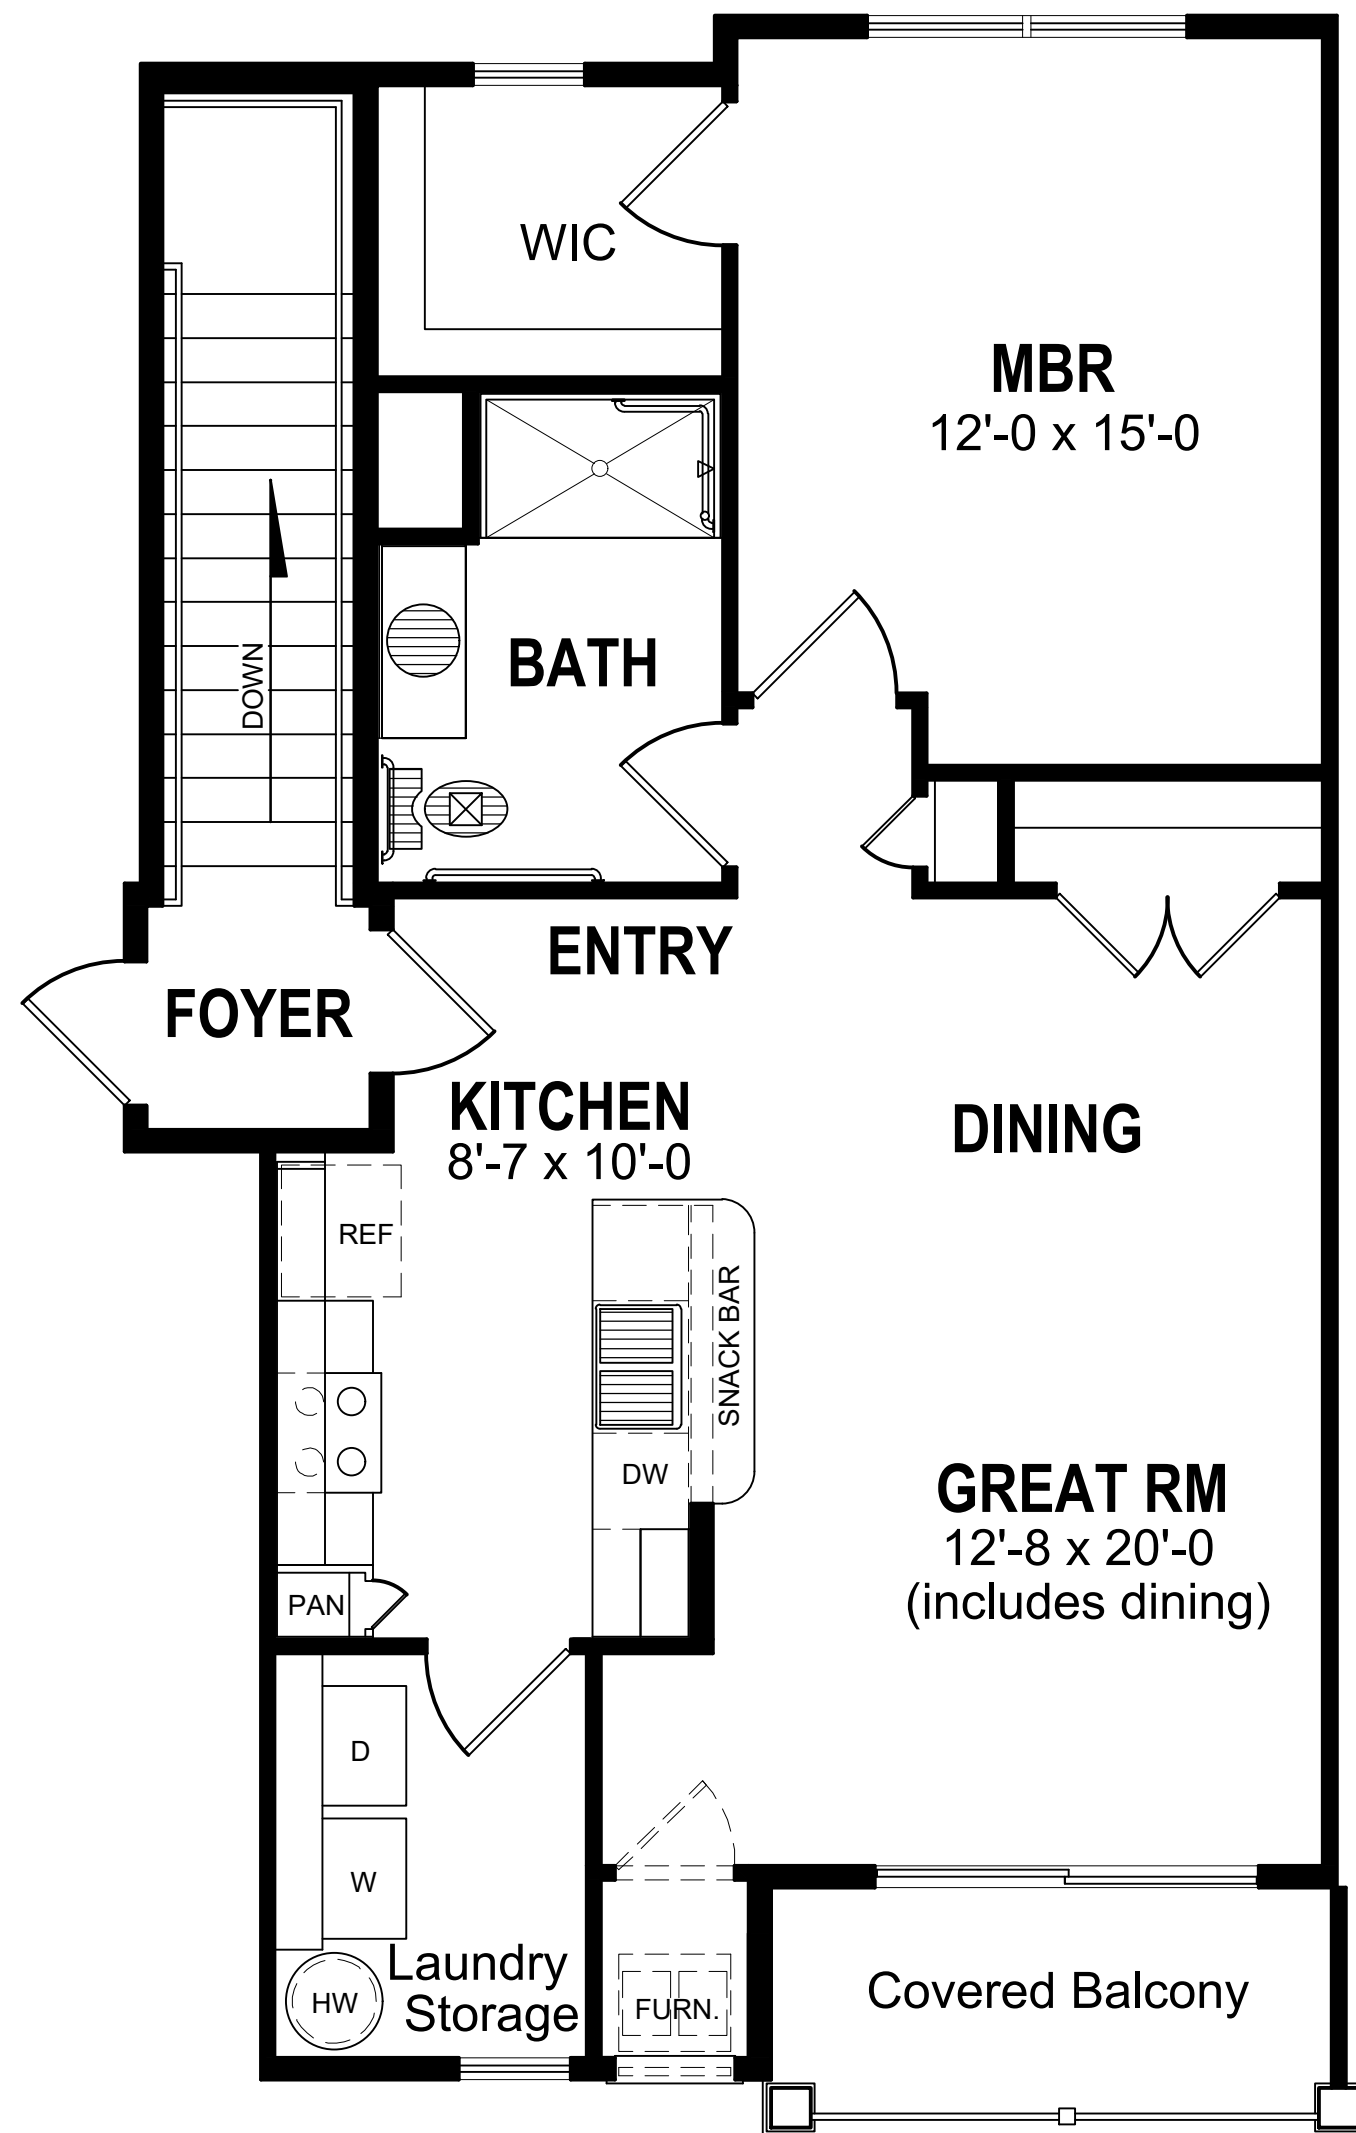

UNIT 'B' 910 S.F.

COPYRIGHT NOTICE:
THESE PLANS ARE PROTECTED UNDER FEDERAL COPYRIGHT LAWS BY JAMES FAHY DESIGN. ANY REPRODUCTION, OR MODIFICATION OF THESE PLANS, IN WHOLE OR IN PART, WITHOUT THE EXPRESS WRITTEN CONSENT OF JAMES FAHY DESIGN IS A VIOLATION OF COPYRIGHT LAWS. CLIENT RIGHTS ARE LIMITED TO ONE-TIME USE FOR CONSTRUCTION OF THESE PLANS.

UNAUTHORIZED ALTERATIONS OR ADDITIONS TO THIS DRAWING IS A VIOLATION OF THE NEW YORK STATE EDUCATION LAW, ARTICLE 145, SECTION 7209.

Copyright ©2022 James Fahy, P.E., P.C.
All rights reserved.

REVISIONS:			
NO.	DATE	BY	DESCRIPTION

PROJECT:
BRICKHOUSE COMMONS

6-UNIT MIXED USE
PEMBROKE, NY

CLIENT:
J&R FANCHER PROPERTY HOLDINGS, LLC

DRAWING TITLE:
UNIT 'B' FLOOR PLAN

PHASE:
ARTWORK

JOB NO. A22-102	PROJECT NO. MIXED USE
DRAWN BY: ART	DRAWING NO: 2 of 2
CHECKED BY:	
DATE: 6-13-2022	

James Fahy Design
2024 W. Henrietta Rd. Suite 3K
Rochester, New York 14623
tel: (585) 272-1650
e-mail: info@jamesfahy.com
website: www.jamesfahy.com